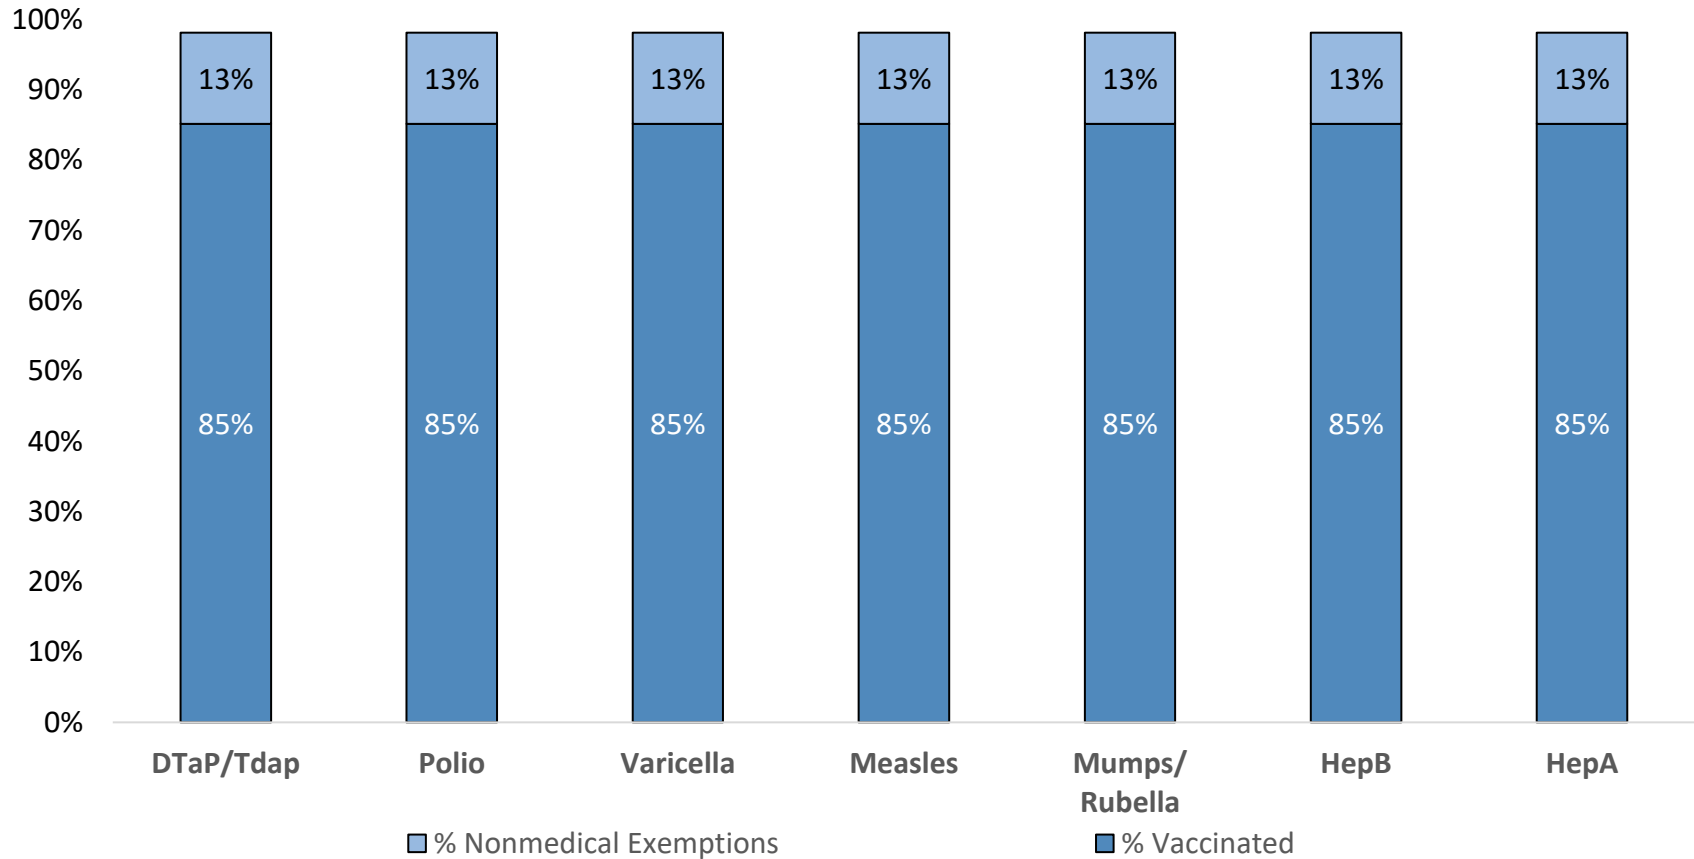

How many kids at Kingsview Christian School are vaccinated: March 2022*

Number of children at the school**:
 Percent of children with no immunization or exemption record:
 Percent of children with a medical exemption for one or more vaccine(s):

54
0%
2%

* Not all immunizations are required for all grades. These numbers may not total 100% if some children have medical exemptions, or are incomplete or in process with immunizations but do not need an exemption because they are on schedule.
 **There is/are also 3 child(ren) enrolled for whom immunizations are not required to be reported because their records are tracked by another site or they attend fewer than 5 days per year.